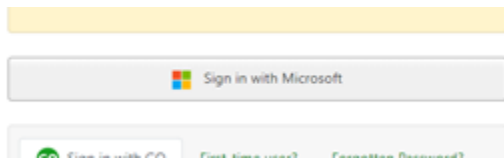

Step 4: Enter your school email address
(username@stu.northleamington.co.uk) and school password